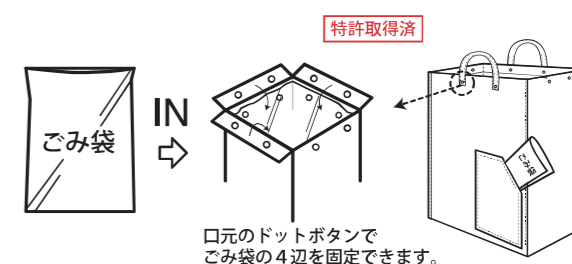

HOW TO USE ROO Garbage.

8箇所ある内側の
ドットボタンでゴミ袋を
固定し使用します。

口元のドットボタンで
ごみ袋の4辺を固定できます。